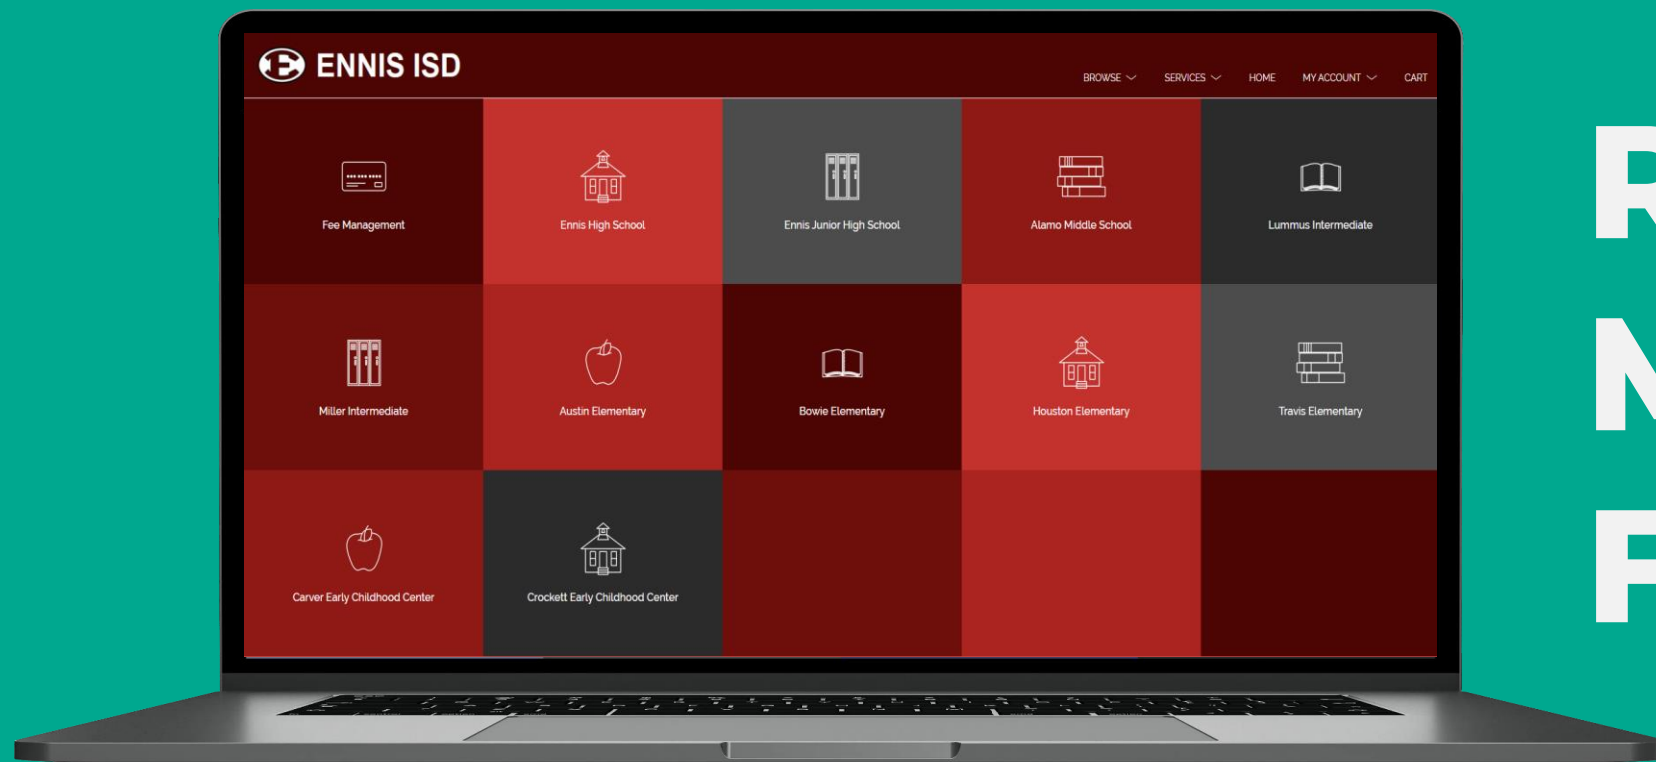

# Pay your student Fees in RevTrak!

We are excited to announce an easy and convenient way to pay your students assigned fees! Stay up to date with this exciting addition that will change the way you manage your student fees, making your life easier and more convenient.

- Register for an account today and link your student(s) in just a few easy steps. It's never been easier to stay connected and engaged!
- Scan the QR Code below and unlock a world of possibilities! Let's make your school experience extraordinary with our RevTrak Webstore!
- Please watch our 2-minute tutorial here: [Link your Student NOW!](#)
- <https://ennislions.revtrak.net>

RevTrak  
Makes  
Fees Easy

SCAN ME